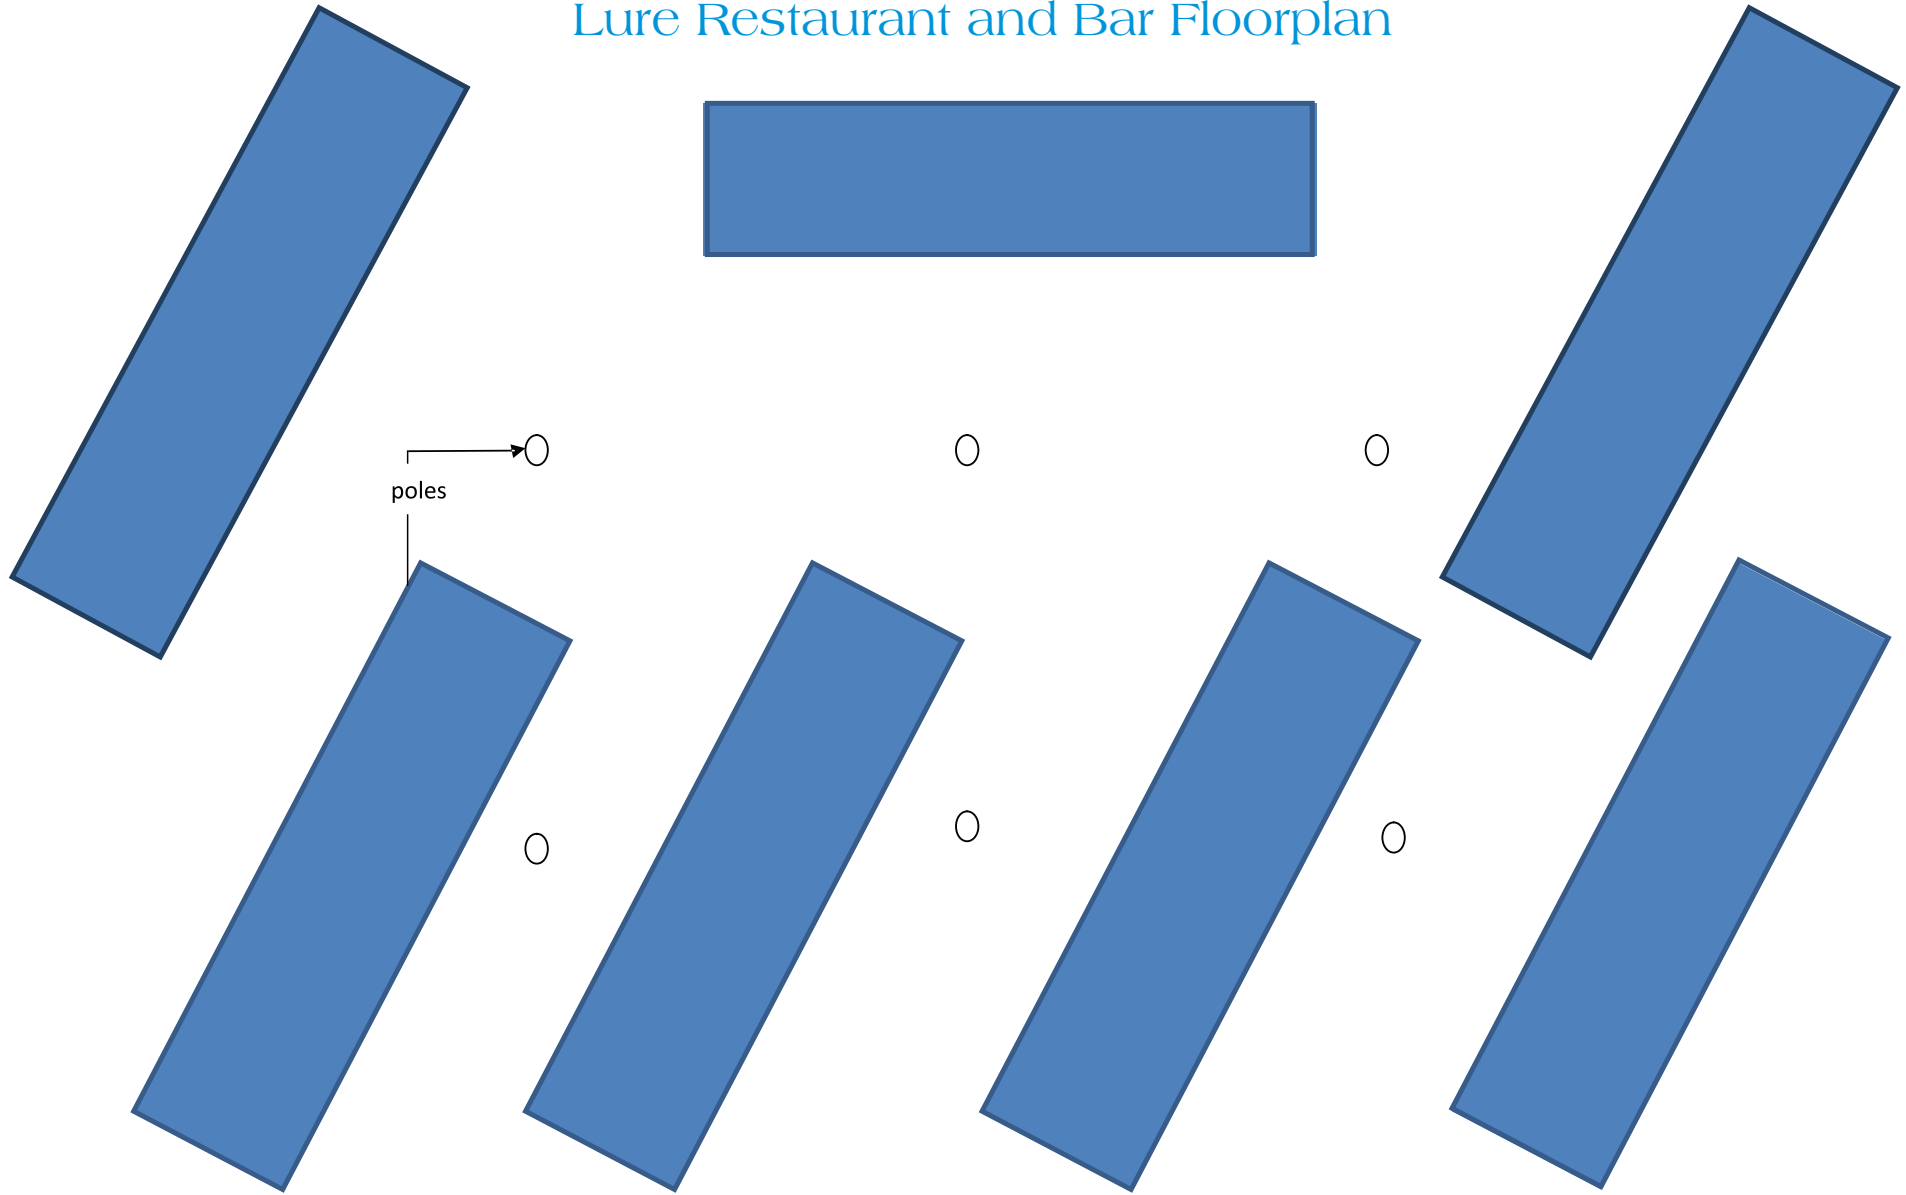

Lure Restaurant and Bar Floorplan

DOOR

KITCHEN SERVICE

LECTERN

DOOR

BAR AREA