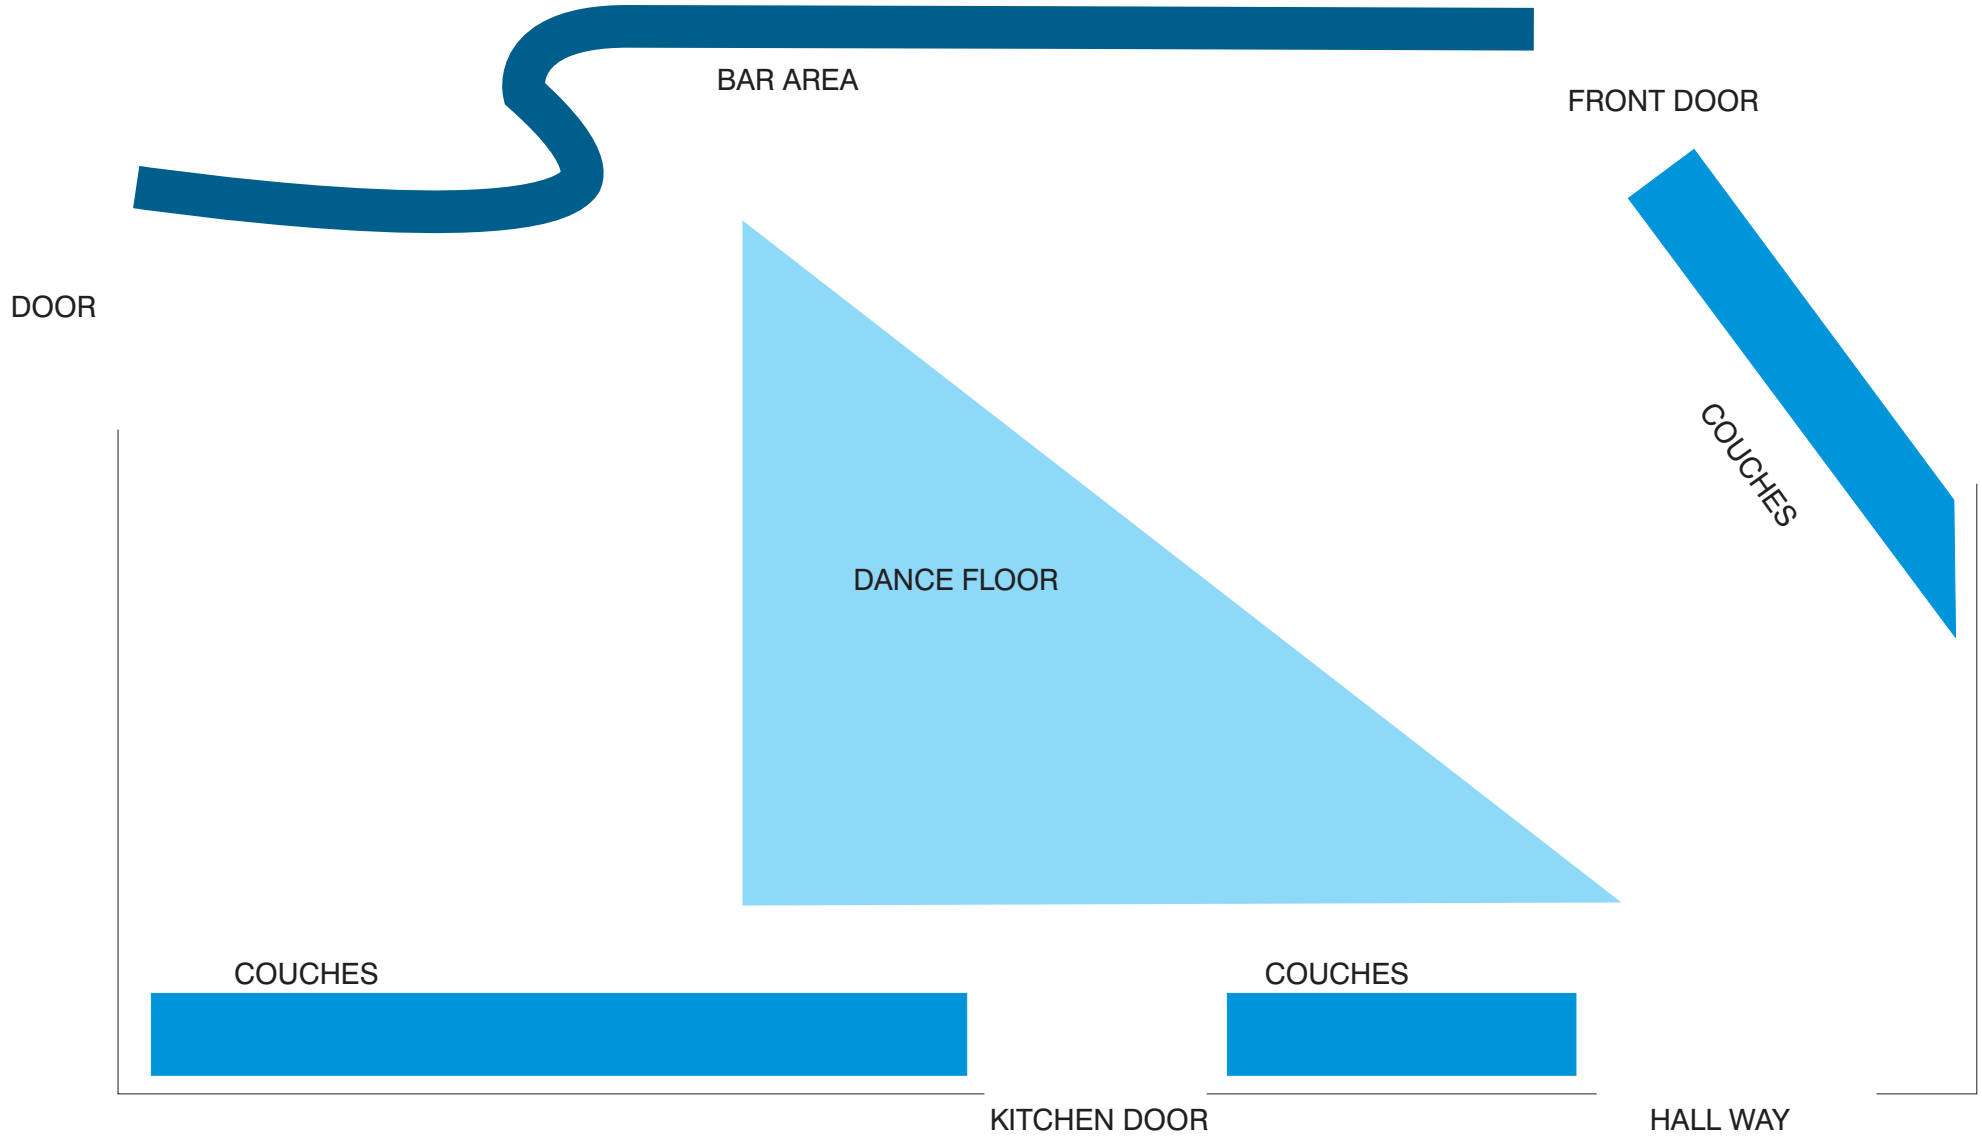

## Lure Restaurant and Bar Floorplan

BAR AREA

FRONT DOOR

DOOR

COUCHES

DANCE FLOOR

COUCHES

COUCHES

KITCHEN DOOR

HALL WAY